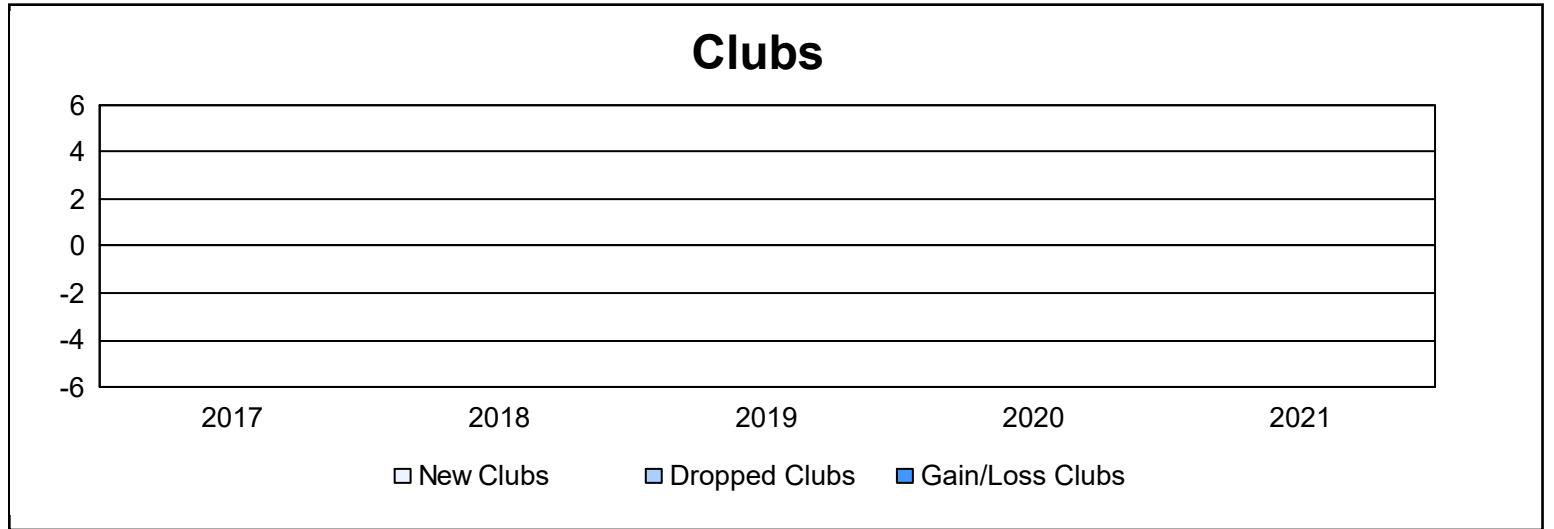

Year	New Clubs	Dropped Clubs	Gain/ Loss Clubs	New Members	Charter Members	Reinstate Members	Transfer Members	Total Member Added	Total Members Dropped	Gain/ Loss Members
2016-2017	0	0	0	81	0	0	5	86	61	25
2017-2018	0	0	0	57	0	1	3	61	67	-6
2018-2019	0	0	0	76	0	3	1	80	68	12
2019-2020	0	0	0	59	0	0	5	64	57	7
2020-2021	0	0	0	33	0	0	2	35	46	-11
<b>Average</b>	<b>0</b>	<b>0</b>	<b>0</b>	<b>61</b>	<b>0</b>	<b>1</b>	<b>3</b>	<b>65</b>	<b>60</b>	<b>5</b>

### Membership Composition June 2021 Cumulative