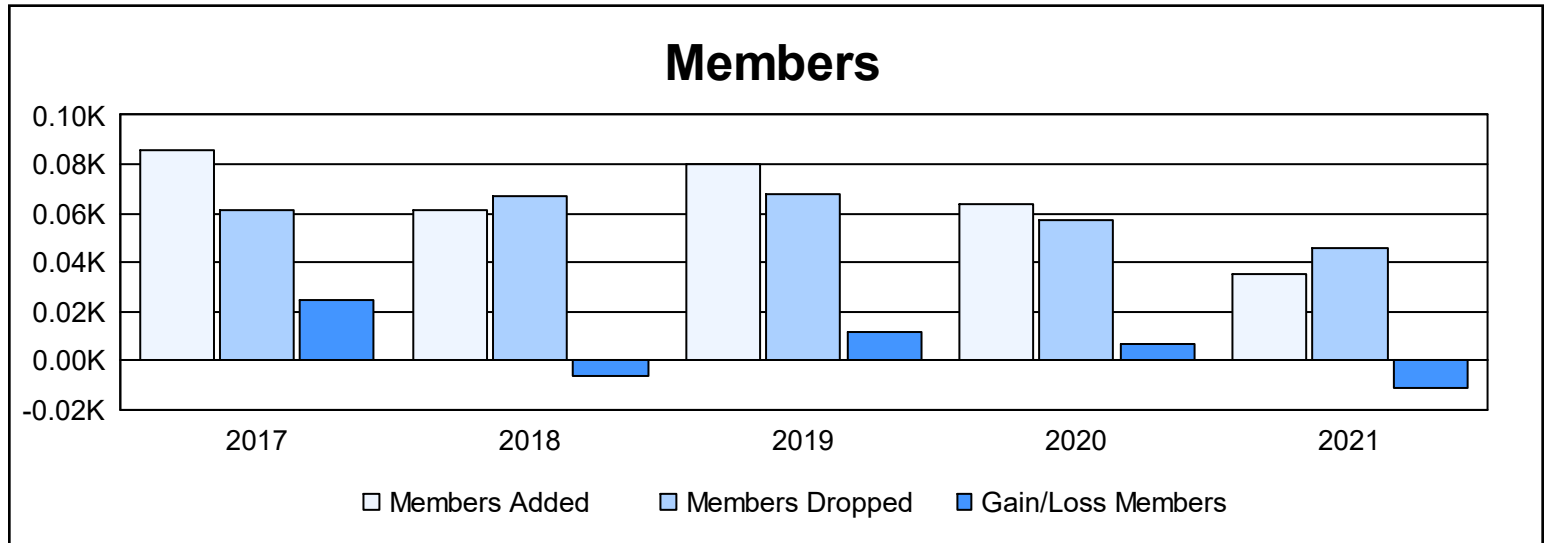

Year	New Clubs	Dropped Clubs	Gain/ Loss Clubs	New Members	Charter Members	Reinstate Members	Transfer Members	Total Member Added	Total Members Dropped	Gain/ Loss Members
2016-2017	0	0	0	81	0	0	5	86	61	25
2017-2018	0	0	0	57	0	1	3	61	67	-6
2018-2019	0	0	0	76	0	3	1	80	68	12
2019-2020	0	0	0	59	0	0	5	64	57	7
2020-2021	0	0	0	33	0	0	2	35	46	-11
<b>Average</b>	<b>0</b>	<b>0</b>	<b>0</b>	<b>61</b>	<b>0</b>	<b>1</b>	<b>3</b>	<b>65</b>	<b>60</b>	<b>5</b>

### Membership Composition June 2021 Cumulative