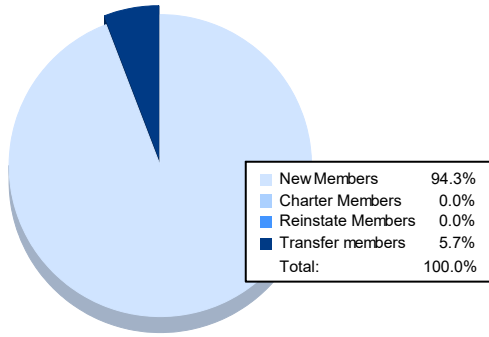

Year	New Clubs	Dropped Clubs	Gain/ Loss Clubs	New Members	Charter Members	Reinstate Members	Transfer Members	Total Member Added	Total Members Dropped	Gain/ Loss Members
2016-2017	0	0	0	81	0	0	5	86	61	25
2017-2018	0	0	0	57	0	1	3	61	67	-6
2018-2019	0	0	0	76	0	3	1	80	68	12
2019-2020	0	0	0	59	0	0	5	64	57	7
2020-2021	0	0	0	33	0	0	2	35	46	-11
<b>Average</b>	<b>0</b>	<b>0</b>	<b>0</b>	<b>61</b>	<b>0</b>	<b>1</b>	<b>3</b>	<b>65</b>	<b>60</b>	<b>5</b>

### Membership Composition June 2021 Cumulative